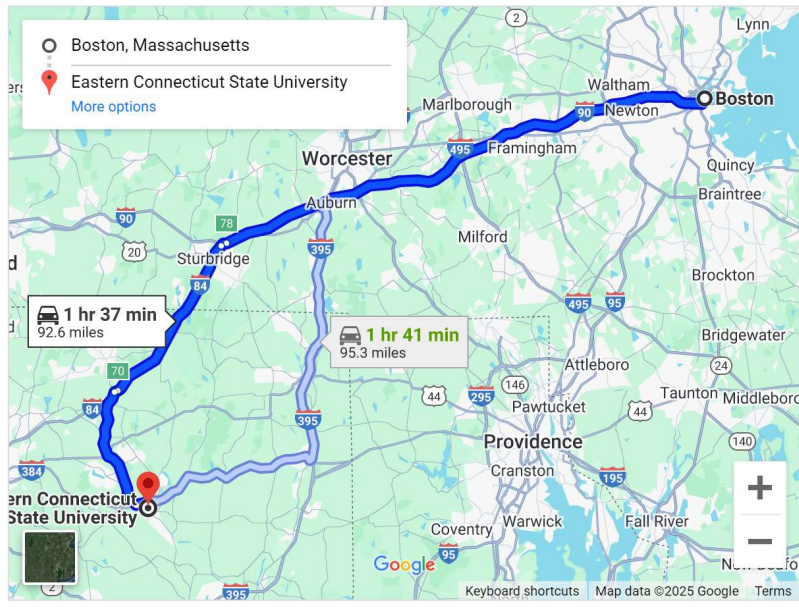

From Boston :

← from Boston, Massachusetts
to Eastern Connecticut State University

1 hr 37 min (90.1 miles)

via I-90 W and CT-89 S

This route has tolls.

Boston
Massachusetts

- Follow I-90 W and I-84 to CT-89 S/Ference Rd in Union. Take exit 72 from I-84
  1 hr 8 min (70.5 mi)
- Continue on CT-89 S. Drive to High St in Windham
  29 min (19.5 mi)

Eastern Connecticut State University
83 Windham St, Willimantic, CT 06226